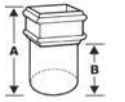

Eared Pipes			
Description	75mm x 75mm (3" x 3")	100mm x 100mm (4" x 4")	125mm x 125mm (5" x 5")
1829mm (6') Eared	SQ3301E	SQ4401E	SQ5501E
1210mm (4') Eared	SQ3304E	SQ4404E	SQ5504E
914mm (3') Eared	SQ3303E	SQ4403E	SQ5503E
610mm (2') Eared	SQ3302E	SQ4402E	SQ5502E
Plain Pipes			
Description	75mm x 75mm (3" x 3")	100mm x 100mm (4" x 4")	125mm x 125mm (5" x 5")
1829mm (6') Plain	SQ3301	SQ4401	SQ5501
1210mm (4') Plain	SQ3304	SQ4404	SQ5504
914mm (3') Plain	SQ3303	SQ4403	SQ5503
610mm (2') Plain	SQ3302	SQ4402	SQ5502
Access Pipes			
Description	75mm x 75mm (3" x 3")	100mm x 100mm (4" x 4")	125mm x 125mm (5" x 5")
Eared	SQ3310E	SQ4410E	SQ5510E
Plain	SQ3310	SQ4410	SQ5510
A	610mm	610mm	610mm
B	230mm	230mm	230mm
Bends			
Description	75mm x 75mm (3" x 3")	100mm x 100mm (4" x 4")	125mm x 125mm (5" x 5")
92.5 °	SQ3320	SQ4420	SQ5520
A	138mm	150mm	164mm
B	168mm	180mm	192mm
112.5 °	SQ3321	SQ4421	SQ5521
A	128mm	144mm	158mm
B	178mm	198mm	213mm
135 °	SQ3322	SQ4422	SQ5522
A	122mm	129mm	128mm
B	190mm	208mm	230mm
Branches			
Description	75mm x 75mm (3" x 3")	100mm x 100mm (4" x 4")	125mm x 125mm (5" x 5")
Single 92.5°	SQ3330	SQ4430	SQ5530
A	296mm	309mm	322mm
B	145mm	158mm	170mm
Single 112.5°	SQ3331	SQ4431	SQ5531
A	311mm	330mm	349mm
B	162mm	181mm	200mm
Single 135°	SQ3332	SQ4432	SQ5532
A	368mm	386mm	416mm
B	206mm	236mm	266mm
Double 92.5°	SQ3333	SQ4433	SQ5533
A	296mm	309mm	322mm
B	145mm	158mm	170mm
Double 112.5°	SQ3334	SQ4434	SQ5534
A	311mm	330mm	349mm
B	162mm	181mm	200mm
Double 135°	SQ3335	SQ4435	SQ5535
A	368mm	386mm	416mm
B	206mm	236mm	266mm