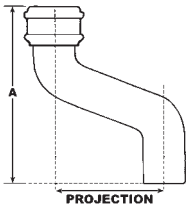

Offsets 112.5°				
Description	65mm (2.5")	75mm (3")	100mm (4")	150mm (6")
75mm (3") Projection	R2540	R3040	R4040	R6040
A	254mm	264mm	283mm	323mm
115mm (4.5") Projection	R2541	R3041	R4041	R6041
A	273mm	280mm	301mm	341mm
150mm (6") Projection	R2542	R3042	R4042	R6042
A	270mm	295mm	312mm	352mm
230mm (9") Projection	R2543	R3043	R4043	R6043
A	305mm	329mm	343mm	383mm
305mm (12") Projection	R2544	R3044	R4044	R6044
A	337mm	360mm	375mm	415mm
380mm (15") Projection	R2545	R3045	R4045	R6045
A	373mm	385mm	408mm	448mm
457mm (18") Projection	R2546	R3046	R4046	R6046
A	422mm	414mm	442mm	482mm
533mm (21") Projection	R2547	R3047	R4047	R6047
A	454mm	453mm	474mm	516mm
610mm (24") Projection	R2548	R3048	R4048	R6048
A	477mm	487mm	508mm	550mm
Shoes				
Description	65mm (2.5")	75mm (3")	100mm (4")	150mm (6")
Eared	R2551E	R3051E	R4051E	R6051E
A	165mm	180mm	210mm	290mm
Plain	R2551	R3051	R4051	R6051
A	165mm	180mm	210mm	290mm
Anti-Splash Eared	R2552E	R3052E	R4052E	R6052E
A	219mm	222mm	265mm	325mm
Anti-Splash Plain	R2552	R3052	R4052	R6052
A	219mm	222mm	265mm	325mm
Ears				
Description	65mm (2.5")	75mm (3")	100mm (4")	150mm (6")
Extra for Fitting Ears to Any Item	R2565F	R3065F	R4065F	R6065F
Holdfast				
Description	65mm (2.5")	75mm (3")	100mm (4")	150mm (6")
Holdfast (Steel)	R2555	R3055	R4055	R6055
Pipe Bracket				
Description	65mm (2.5")	75mm (3")	100mm (4")	150mm (6")
Screw to Wall (Zinc Plated)	R2561	R3061	R4061	R6061
A	45mm	45mm	45mm	45mm
Spacer Plate				
Description	65mm (2.5")	75mm (3")	100mm (4")	150mm (6")
30mm Projection	R2570	R3070	R4070	R6070
A	113mm	133mm	160mm	215mm
Bobbins				
Description				
Wooden 30mm Projection	R0001			
Metal 13mm Projection	R0002			
Pipe Nails				
Description				
75mm (3") to suit All Pipe Sizes	R0003			
100mm (4") to suit All Pipe Sizes	R0004