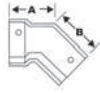

For Gutter Joining Kit please see page 17.

OG Gutter			
Description	100mm (4")	115mm (4.5")	125mm (5")
1829mm (6')	OG4001	OG4501	OG5001
Angles			
Description	100mm (4")	115mm (4.5")	125mm (5")
Square (90°) External	OG4010	OG4510	OG5010
Square (90°) Internal	OG4011	OG4511	OG5011
A	175mm	190mm	201mm
B	180mm	195mm	206mm
Obtuse (135°) External	OG4012	OG4512	OG5012
Obtuse (135°) Internal	OG4013	OG4513	OG5013
A	112mm	114mm	125mm
B	115mm	121mm	130mm
Outlets			
Description	100mm (4")	115mm (4.5")	125mm (5")
A = 65mm (2.5"), B = 75mm (3")			
Nozzle (Centre Drop)	OG4020A	OG4520A	OG5020A
	OG4020B	OG4520B	OG5020B
A	240mm	240mm	240mm
B	120mm	120mm	120mm
Dropend External	OG4021A	OG4521A	OG5021A
	OG4021B	OG4521B	OG5021B
A	170mm	170mm	170mm
B	63mm	63mm	65mm
Dropend Internal	OG4022A	OG4522A	OG5022A
	OG4022B	OG4522B	OG5022B
A	170mm	170mm	170mm
B	60mm	60mm	65mm
Stopends			
Description	100mm (4")	115mm (4.5")	125mm (5")
External (Right Hand)	OG4030	OG45430	OG5030
Internal (Left Hand)	OG4031	OG4531	OG5031
A	45mm	45mm	45mm
Union Clip			
Description	100mm (4")	115mm (4.5")	125mm (5")
Union Clip	OG4035	OG4535	OG5035
A	100mm	100mm	100mm
Fascia Bracket			
Description	100mm (4")	115mm (4.5")	125mm (5")
Fascia Bracket	OG4040	OG4540	OG5040
A	75mm	75mm	75mm
B	70mm	77mm	83mm

Galvanised Steel Brackets

Description	100mm (4")	115mm (4.5")	125mm (5")
Top Fixing Rafter Bracket	OG4041	OG4541	OG5041
A	300mm	240mm	300mm
Side Fixing Rafter Bracket	OG4042	OG4542	OG5042
A	300mm	240mm	300mm
Rise & Fall Bracket (Threaded Stem 160mm)	OG4043	OG4543	OG5043
A	300mm	240mm	300mm

External

Internal

Notts OG Gutter

Description	115mm (4.5")
1829mm (6')	NO4501

Angles

Description	115mm (4.5")
Square (90°) External	NO4510
Square (90°) Internal	NO4511
A	244mm
B	235mm
Obtuse (135°) External	NO4512
Obtuse (135°) Internal	NO4513
A	120mm
B	121mm