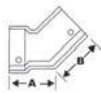

For Gutter Joining Kit please see page 17.

OG Gutter			
Description	100mm (4")	115mm (4.5")	125mm (5")
1829mm (6')	OG4001	OG4501	OG5001
Angles			
Description	100mm (4")	115mm (4.5")	125mm (5")
Square (90°) External	OG4010	OG4510	OG5010
Square (90°) Internal	OG4011	OG4511	OG5011
A	175mm	190mm	201mm
B	180mm	195mm	206mm
Obtuse (135°) External	OG4012	OG4512	OG5012
Obtuse (135°) Internal	OG4013	OG4513	OG5013
A	112mm	114mm	125mm
B	115mm	121mm	130mm
Outlets			
Description	100mm (4")	115mm (4.5")	125mm (5")
A = 65mm (2.5"), B = 75mm (3")			
Nozzle (Centre Drop)	OG4020A	OG4520A	OG5020A
	OG4020B	OG4520B	OG5020B
A	240mm	240mm	240mm
B	120mm	120mm	120mm
Dropend External	OG4021A	OG4521A	OG5021A
	OG4021B	OG4521B	OG5021B
A	170mm	170mm	170mm
B	63mm	63mm	65mm
Dropend Internal	OG4022A	OG4522A	OG5022A
	OG4022B	OG4522B	OG5022B
A	170mm	170mm	170mm
B	60mm	60mm	65mm
Stopends			
Description	100mm (4")	115mm (4.5")	125mm (5")
External (Right Hand)	OG4030	OG45430	OG5030
Internal (Left Hand)	OG4031	OG4531	OG5031
A	45mm	45mm	45mm
Union Clip			
Description	100mm (4")	115mm (4.5")	125mm (5")
Union Clip	OG4035	OG4535	OG5035
A	100mm	100mm	100mm
Fascia Bracket			
Description	100mm (4")	115mm (4.5")	125mm (5")
Fascia Bracket	OG4040	OG4540	OG5040
A	75mm	75mm	75mm
B	70mm	77mm	83mm

Galvanised Steel Brackets

Description	100mm (4")	115mm (4.5")	125mm (5")
Top Fixing Rafter Bracket	OG4041	OG4541	OG5041
A	300mm	240mm	300mm
Side Fixing Rafter Bracket	OG4042	OG4542	OG5042
A	300mm	240mm	300mm
Rise & Fall Bracket (Threaded Stem 160mm)	OG4043	OG4543	OG5043
A	300mm	240mm	300mm

External

Internal

Notts OG Gutter

Description	115mm (4.5")
1829mm (6')	NO4501

Angles

Description	115mm (4.5")
Square (90°) External	NO4510
Square (90°) Internal	NO4511
A	244mm
B	235mm
Obtuse (135°) External	NO4512
Obtuse (135°) Internal	NO4513
A	120mm
B	121mm