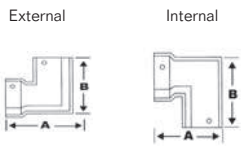

Galvanised Steel Brackets

Description	100mm (4")	115mm (4.5")	125mm (5")	150mm (6")
Top Fixing Rafter Bracket	HB4041	HB4541	HB5041	HB6041
A	235mm	235mm	235mm	235mm
Side Fixing Rafter Bracket	HB4042	HB4542	HB5042	HB6042
A	190mm	190mm	190mm	190mm
Rise & Fall Bracket (Threaded Stem 130mm)	HB4043	HB4543	HB5043	HB6043
A	300mm	300mm	300mm	300mm

For Gutter Joining Kit please see page 17.

OG Gutter			
Description	100mm (4")	115mm (4.5")	125mm (5")
1829mm (6')	OG4001	OG4501	OG5001
Angles			
Description	100mm (4")	115mm (4.5")	125mm (5")
Square (90°) External	OG4010	OG4510	OG5010
Square (90°) Internal	OG4011	OG4511	OG5011
A	175mm	190mm	201mm
B	180mm	195mm	206mm
Obtuse (135°) External	OG4012	OG4512	OG5012
Obtuse (135°) Internal	OG4013	OG4513	OG5013
A	112mm	114mm	125mm
B	115mm	121mm	130mm
Outlets			
Description	100mm (4")	115mm (4.5")	125mm (5")
A = 65mm (2.5"), B = 75mm (3")			
Nozzle (Centre Drop)	OG4020A	OG4520A	OG5020A
	OG4020B	OG4520B	OG5020B
A	240mm	240mm	240mm
B	120mm	120mm	120mm
Dropend External	OG4021A	OG4521A	OG5021A
	OG4021B	OG4521B	OG5021B
A	170mm	170mm	170mm
B	63mm	63mm	65mm
Dropend Internal	OG4022A	OG4522A	OG5022A
	OG4022B	OG4522B	OG5022B
A	170mm	170mm	170mm
B	60mm	60mm	65mm
Stopends			
Description	100mm (4")	115mm (4.5")	125mm (5")
External (Right Hand)	OG4030	OG45430	OG5030
Internal (Left Hand)	OG4031	OG4531	OG5031
A	45mm	45mm	45mm
Union Clip			
Description	100mm (4")	115mm (4.5")	125mm (5")
Union Clip	OG4035	OG4535	OG5035
A	100mm	100mm	100mm
Fascia Bracket			
Description	100mm (4")	115mm (4.5")	125mm (5")
Fascia Bracket	OG4040	OG4540	OG5040
A	75mm	75mm	75mm
B	70mm	77mm	83mm

External

Internal

Notts OG Gutter

Description	115mm (4.5")
1829mm (6')	NO4501

Angles

Description	115mm (4.5")
Square (90°) External	NO4510
Square (90°) Internal	NO4511
A	244mm
B	235mm
Obtuse (135°) External	NO4512
Obtuse (135°) Internal	NO4513
A	120mm
B	121mm