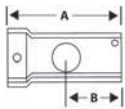

Internal

Notts OG Gutter

Description	115mm (4.5")
1829mm (6')	NO4501

Angles

Description	115mm (4.5")
Square (90°) External	NO4510
Square (90°) Internal	NO4511
A	244mm
B	235mm
Obtuse (135°) External	NO4512
Obtuse (135°) Internal	NO4513
A	120mm
B	121mm

Outlets

Description	115mm (4.5")
	A= 65mm (2.5"), B= 75mm (3")
Nozzle (Centre Drop)	NO4520A
	NO4520B
A	266mm
B	132mm
Dropend External	NO4521A
	NO4521B
A	175mm
B	65mm
Dropend Internal	NO4522A
	NO4522B
A	175mm
B	57mm

Stopends

Description	115mm (4.5")
External	NO4530
Internal	NO4531
A	45mm

Union Clip

Description	115mm (4.5")
Union Clip	NO4535
A	100mm

Fascia Bracket

Description	115mm (4.5")
Fascia Bracket	NO4540
A	75mm
B	85mm