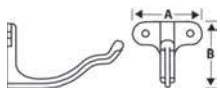

Galvanised Steel Brackets

Description	100mm (4")	115mm (4.5")	125mm (5")	150mm (6")
Top Fixing Rafter Bracket	HB4041	HB4541	HB5041	HB6041
A	235mm	235mm	235mm	235mm
Side Fixing Rafter Bracket	HB4042	HB4542	HB5042	HB6042
A	190mm	190mm	190mm	190mm
Rise & Fall Bracket (Threaded Stem 130mm)	HB4043	HB4543	HB5043	HB6043
A	300mm	300mm	300mm	300mm

For Gutter Joining Kit please see page 17.

OG Gutter			
Description	100mm (4")	115mm (4.5")	125mm (5")
1829mm (6')	OG4001	OG4501	OG5001
Angles			
Description	100mm (4")	115mm (4.5")	125mm (5")
Square (90°) External	OG4010	OG4510	OG5010
Square (90°) Internal	OG4011	OG4511	OG5011
A	175mm	190mm	201mm
B	180mm	195mm	206mm
Obtuse (135°) External	OG4012	OG4512	OG5012
Obtuse (135°) Internal	OG4013	OG4513	OG5013
A	112mm	114mm	125mm
B	115mm	121mm	130mm
Outlets			
Description	100mm (4")	115mm (4.5")	125mm (5")
A = 65mm (2.5"), B = 75mm (3")			
Nozzle (Centre Drop)	OG4020A	OG4520A	OG5020A
	OG4020B	OG4520B	OG5020B
A	240mm	240mm	240mm
B	120mm	120mm	120mm
Dropend External	OG4021A	OG4521A	OG5021A
	OG4021B	OG4521B	OG5021B
A	170mm	170mm	170mm
B	63mm	63mm	65mm
Dropend Internal	OG4022A	OG4522A	OG5022A
	OG4022B	OG4522B	OG5022B
A	170mm	170mm	170mm
B	60mm	60mm	65mm
Stopends			
Description	100mm (4")	115mm (4.5")	125mm (5")
External (Right Hand)	OG4030	OG45430	OG5030
Internal (Left Hand)	OG4031	OG4531	OG5031
A	45mm	45mm	45mm
Union Clip			
Description	100mm (4")	115mm (4.5")	125mm (5")
Union Clip	OG4035	OG4535	OG5035
A	100mm	100mm	100mm
Fascia Bracket			
Description	100mm (4")	115mm (4.5")	125mm (5")
Fascia Bracket	OG4040	OG4540	OG5040
A	75mm	75mm	75mm
B	70mm	77mm	83mm

Galvanised Steel Brackets

Description	100mm (4")	115mm (4.5")	125mm (5")
Top Fixing Rafter Bracket	OG4041	OG4541	OG5041
A	300mm	240mm	300mm
Side Fixing Rafter Bracket	OG4042	OG4542	OG5042
A	300mm	240mm	300mm
Rise & Fall Bracket (Threaded Stem 160mm)	OG4043	OG4543	OG5043
A	300mm	240mm	300mm