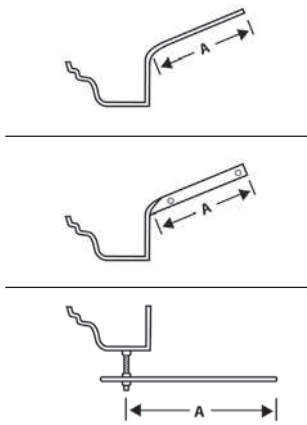

Galvanised Steel Brackets

Description	100mm (4")	115mm (4.5")	125mm (5")
Top Fixing Rafter Bracket	OG4041	OG4541	OG5041
A	300mm	240mm	300mm
Side Fixing Rafter Bracket	OG4042	OG4542	OG5042
A	300mm	240mm	300mm
Rise & Fall Bracket (Threaded Stem 160mm)	OG4043	OG4543	OG5043
A	300mm	240mm	300mm

Outlets

Description	115mm (4.5")
	A= 65mm (2.5"), B= 75mm (3")
Nozzle (Centre Drop)	NO4520A
	NO4520B
A	266mm
B	132mm
Dropend External	NO4521A
	NO4521B
A	175mm
B	65mm
Dropend Internal	NO4522A
	NO4522B
A	175mm
B	57mm

Stopends

Description	115mm (4.5")
External	NO4530
Internal	NO4531
A	45mm

Union Clip

Description	115mm (4.5")
Union Clip	NO4535
A	100mm

Fascia Bracket

Description	115mm (4.5")
Fascia Bracket	NO4540
A	75mm
B	85mm

Galvanised Steel Brackets

Description	115mm (4.5")
Top Fixing Rafter Bracket	NO4541
A	300mm
Side Fixing Rafter Bracket	NO4542
A	240mm
Rise & Fall Bracket (Threaded Stem 160mm)	NO4543
A	300mm