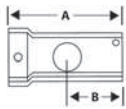

Galvanised Steel Brackets

Description	100mm (4")	115mm (4.5")	125mm (5")	150mm (6")
Top Fixing Rafter Bracket	HB4041	HB4541	HB5041	HB6041
A	235mm	235mm	235mm	235mm
Side Fixing Rafter Bracket	HB4042	HB4542	HB5042	HB6042
A	190mm	190mm	190mm	190mm
Rise & Fall Bracket (Threaded Stem 130mm)	HB4043	HB4543	HB5043	HB6043
A	300mm	300mm	300mm	300mm

For Gutter Joining Kit please see page 17.

OG Gutter			
Description	100mm (4")	115mm (4.5")	125mm (5")
1829mm (6')	OG4001	OG4501	OG5001
Angles			
Description	100mm (4")	115mm (4.5")	125mm (5")
Square (90°) External	OG4010	OG4510	OG5010
Square (90°) Internal	OG4011	OG4511	OG5011
A	175mm	190mm	201mm
B	180mm	195mm	206mm
Obtuse (135°) External	OG4012	OG4512	OG5012
Obtuse (135°) Internal	OG4013	OG4513	OG5013
A	112mm	114mm	125mm
B	115mm	121mm	130mm
Outlets			
Description	100mm (4")	115mm (4.5")	125mm (5")
A = 65mm (2.5"), B = 75mm (3")			
Nozzle (Centre Drop)	OG4020A	OG4520A	OG5020A
	OG4020B	OG4520B	OG5020B
A	240mm	240mm	240mm
B	120mm	120mm	120mm
Dropend External	OG4021A	OG4521A	OG5021A
	OG4021B	OG4521B	OG5021B
A	170mm	170mm	170mm
B	63mm	63mm	65mm
Dropend Internal	OG4022A	OG4522A	OG5022A
	OG4022B	OG4522B	OG5022B
A	170mm	170mm	170mm
B	60mm	60mm	65mm
Stopends			
Description	100mm (4")	115mm (4.5")	125mm (5")
External (Right Hand)	OG4030	OG45430	OG5030
Internal (Left Hand)	OG4031	OG4531	OG5031
A	45mm	45mm	45mm
Union Clip			
Description	100mm (4")	115mm (4.5")	125mm (5")
Union Clip	OG4035	OG4535	OG5035
A	100mm	100mm	100mm
Fascia Bracket			
Description	100mm (4")	115mm (4.5")	125mm (5")
Fascia Bracket	OG4040	OG4540	OG5040
A	75mm	75mm	75mm
B	70mm	77mm	83mm

Outlets

Description	115mm (4.5")
	A= 65mm (2.5"), B= 75mm (3")
Nozzle (Centre Drop)	NO4520A
	NO4520B
A	266mm
B	132mm
Dropend External	NO4521A
	NO4521B
A	175mm
B	65mm
Dropend Internal	NO4522A
	NO4522B
A	175mm
B	57mm