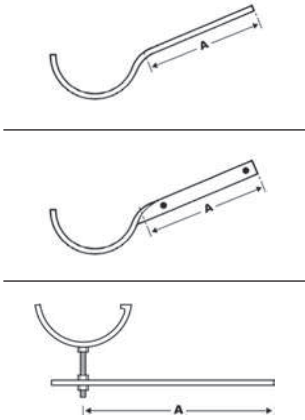

Galvanised Steel Brackets

Description	100mm (4")	115mm (4.5")	125mm (5")	150mm (6")
Top Fixing Rafter Bracket	HB4041	HB4541	HB5041	HB6041
A	235mm	235mm	235mm	235mm
Side Fixing Rafter Bracket	HB4042	HB4542	HB5042	HB6042
A	190mm	190mm	190mm	190mm
Rise & Fall Bracket (Threaded Stem 130mm)	HB4043	HB4543	HB5043	HB6043
A	300mm	300mm	300mm	300mm

For Gutter Joining Kit please see page 17.

OG Gutter			
Description	100mm (4")	115mm (4.5")	125mm (5")
1829mm (6')	OG4001	OG4501	OG5001
Angles			
Description	100mm (4")	115mm (4.5")	125mm (5")
Square (90°) External	OG4010	OG4510	OG5010
Square (90°) Internal	OG4011	OG4511	OG5011
A	175mm	190mm	201mm
B	180mm	195mm	206mm
Obtuse (135°) External	OG4012	OG4512	OG5012
Obtuse (135°) Internal	OG4013	OG4513	OG5013
A	112mm	114mm	125mm
B	115mm	121mm	130mm
Outlets			
Description	100mm (4")	115mm (4.5")	125mm (5")
A = 65mm (2.5"), B = 75mm (3")			
Nozzle (Centre Drop)	OG4020A	OG4520A	OG5020A
	OG4020B	OG4520B	OG5020B
A	240mm	240mm	240mm
B	120mm	120mm	120mm
Dropend External	OG4021A	OG4521A	OG5021A
	OG4021B	OG4521B	OG5021B
A	170mm	170mm	170mm
B	63mm	63mm	65mm
Dropend Internal	OG4022A	OG4522A	OG5022A
	OG4022B	OG4522B	OG5022B
A	170mm	170mm	170mm
B	60mm	60mm	65mm
Stopends			
Description	100mm (4")	115mm (4.5")	125mm (5")
External (Right Hand)	OG4030	OG45430	OG5030
Internal (Left Hand)	OG4031	OG4531	OG5031
A	45mm	45mm	45mm
Union Clip			
Description	100mm (4")	115mm (4.5")	125mm (5")
Union Clip	OG4035	OG4535	OG5035
A	100mm	100mm	100mm
Fascia Bracket			
Description	100mm (4")	115mm (4.5")	125mm (5")
Fascia Bracket	OG4040	OG4540	OG5040
A	75mm	75mm	75mm
B	70mm	77mm	83mm

Galvanised Steel Brackets

Description	100mm (4")	115mm (4.5")	125mm (5")
Top Fixing Rafter Bracket	OG4041	OG4541	OG5041
A	300mm	240mm	300mm
Side Fixing Rafter Bracket	OG4042	OG4542	OG5042
A	300mm	240mm	300mm
Rise & Fall Bracket (Threaded Stem 160mm)	OG4043	OG4543	OG5043
A	300mm	240mm	300mm