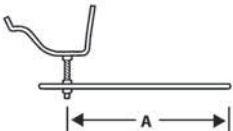

Galvanised Steel Brackets

Description	100mm (4")	115mm (4.5")	125mm (5")	150mm (6")
Top Fixing Rafter Bracket	HB4041	HB4541	HB5041	HB6041
A	235mm	235mm	235mm	235mm
Side Fixing Rafter Bracket	HB4042	HB4542	HB5042	HB6042
A	190mm	190mm	190mm	190mm
Rise & Fall Bracket (Threaded Stem 130mm)	HB4043	HB4543	HB5043	HB6043
A	300mm	300mm	300mm	300mm

For Gutter Joining Kit please see page 17.

OG Gutter			
Description	100mm (4")	115mm (4.5")	125mm (5")
1829mm (6')	OG4001	OG4501	OG5001
Angles			
Description	100mm (4")	115mm (4.5")	125mm (5")
Square (90°) External	OG4010	OG4510	OG5010
Square (90°) Internal	OG4011	OG4511	OG5011
A	175mm	190mm	201mm
B	180mm	195mm	206mm
Obtuse (135°) External	OG4012	OG4512	OG5012
Obtuse (135°) Internal	OG4013	OG4513	OG5013
A	112mm	114mm	125mm
B	115mm	121mm	130mm
Outlets			
Description	100mm (4")	115mm (4.5")	125mm (5")
A = 65mm (2.5"), B = 75mm (3")			
Nozzle (Centre Drop)	OG4020A	OG4520A	OG5020A
	OG4020B	OG4520B	OG5020B
A	240mm	240mm	240mm
B	120mm	120mm	120mm
Dropend External	OG4021A	OG4521A	OG5021A
	OG4021B	OG4521B	OG5021B
A	170mm	170mm	170mm
B	63mm	63mm	65mm
Dropend Internal	OG4022A	OG4522A	OG5022A
	OG4022B	OG4522B	OG5022B
A	170mm	170mm	170mm
B	60mm	60mm	65mm
Stopends			
Description	100mm (4")	115mm (4.5")	125mm (5")
External (Right Hand)	OG4030	OG45430	OG5030
Internal (Left Hand)	OG4031	OG4531	OG5031
A	45mm	45mm	45mm
Union Clip			
Description	100mm (4")	115mm (4.5")	125mm (5")
Union Clip	OG4035	OG4535	OG5035
A	100mm	100mm	100mm
Fascia Bracket			
Description	100mm (4")	115mm (4.5")	125mm (5")
Fascia Bracket	OG4040	OG4540	OG5040
A	75mm	75mm	75mm
B	70mm	77mm	83mm

Galvanised Steel Brackets

Description	100mm (4")	115mm (4.5")	125mm (5")
Top Fixing Rafter Bracket	OG4041	OG4541	OG5041
A	300mm	240mm	300mm
Side Fixing Rafter Bracket	OG4042	OG4542	OG5042
A	300mm	240mm	300mm
Rise & Fall Bracket (Threaded Stem 160mm)	OG4043	OG4543	OG5043
A	300mm	240mm	300mm