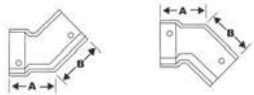

Galvanised Steel Brackets

Description	100mm (4")	115mm (4.5")	125mm (5")	150mm (6")
Top Fixing Rafter Bracket	HB4041	HB4541	HB5041	HB6041
A	235mm	235mm	235mm	235mm
Side Fixing Rafter Bracket	HB4042	HB4542	HB5042	HB6042
A	190mm	190mm	190mm	190mm
Rise & Fall Bracket (Threaded Stem 130mm)	HB4043	HB4543	HB5043	HB6043
A	300mm	300mm	300mm	300mm

For Gutter Joining Kit please see page 17.

OG Gutter			
Description	100mm (4")	115mm (4.5")	125mm (5")
1829mm (6')	OG4001	OG4501	OG5001
Angles			
Description	100mm (4")	115mm (4.5")	125mm (5")
Square (90°) External	OG4010	OG4510	OG5010
Square (90°) Internal	OG4011	OG4511	OG5011
A	175mm	190mm	201mm
B	180mm	195mm	206mm
Obtuse (135°) External	OG4012	OG4512	OG5012
Obtuse (135°) Internal	OG4013	OG4513	OG5013
A	112mm	114mm	125mm
B	115mm	121mm	130mm
Outlets			
Description	100mm (4")	115mm (4.5")	125mm (5")
A = 65mm (2.5"), B = 75mm (3")			
Nozzle (Centre Drop)	OG4020A	OG4520A	OG5020A
	OG4020B	OG4520B	OG5020B
A	240mm	240mm	240mm
B	120mm	120mm	120mm
Dropend External	OG4021A	OG4521A	OG5021A
	OG4021B	OG4521B	OG5021B
A	170mm	170mm	170mm
B	63mm	63mm	65mm
Dropend Internal	OG4022A	OG4522A	OG5022A
	OG4022B	OG4522B	OG5022B
A	170mm	170mm	170mm
B	60mm	60mm	65mm
Stopends			
Description	100mm (4")	115mm (4.5")	125mm (5")
External (Right Hand)	OG4030	OG45430	OG5030
Internal (Left Hand)	OG4031	OG4531	OG5031
A	45mm	45mm	45mm
Union Clip			
Description	100mm (4")	115mm (4.5")	125mm (5")
Union Clip	OG4035	OG4535	OG5035
A	100mm	100mm	100mm
Fascia Bracket			
Description	100mm (4")	115mm (4.5")	125mm (5")
Fascia Bracket	OG4040	OG4540	OG5040
A	75mm	75mm	75mm
B	70mm	77mm	83mm

Outlets

Description	115mm (4.5")
	A= 65mm (2.5"), B= 75mm (3")
Nozzle (Centre Drop)	NO4520A
	NO4520B
A	266mm
B	132mm
Dropend External	NO4521A
	NO4521B
A	175mm
B	65mm
Dropend Internal	NO4522A
	NO4522B
A	175mm
B	57mm